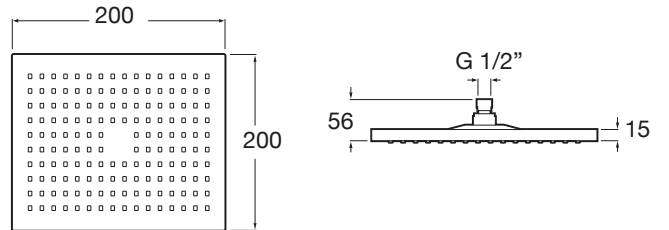

RAINSENSE

Rain shower head for ceiling or wall installation.  
Support kit / arm not included.

TECHNICAL DRAWINGS

FEATURES

Finish: Chrome

Number of functions: 1

Number of water outlets: 1

Shower arm installation: Ceiling, Wall

Showerhead length (mm): 200

Showerhead shape: Square

Showerhead width (mm): 200

Support kit (shower arm): Not included

EasyClean®

Functions  
Functions: Rain

COMPATIBLE WITH

Straight wall arm for shower head