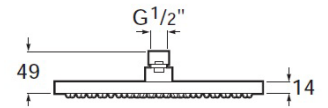

RAINSENSE

Rain shower head for ceiling or wall installation.  
Support kit / arm not included.

DIMENSIONS

Length	254 mm
Width	254 mm
Height	14 mm

COLOURS AND FINISHES

NB Matt Black

TECHNICAL DRAWINGS

FEATURES

Number of functions: 1

Showerhead diameter (mm): 1

EasyClean®

Functions  
Functions: Rain

**COMPATIBLE WITH**

Built-in thermostatic bath-  
shower mixer (2 ways) with  
automatic diverter

5A2K18..0