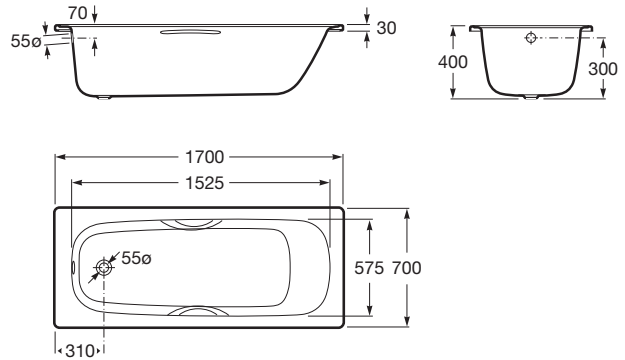

CARLA

Rectangular steel bath with anti-slip base

DIMENSIONS

Length 1700 mm  
 Width 700 mm  
 Height 400 mm

COLOURS AND FINISHES

00 White

TECHNICAL DRAWINGS

FEATURES

- Anti-slip type: Added
- Capacity (people): 1
- Drain: Not included
- Installation legs: Optional legs
- Installation type: Drop-in
- Shape: Rectangular
- Taphole configuration: 2 tapholes (diameter 36mm)
- Water capacity to overflow (l): 156