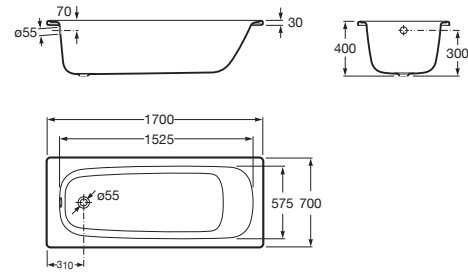

CONTESA

Rectangular steel bath

DIMENSIONS

Length 1500 mm
 Width 700 mm
 Height 400 mm

COLOURS AND FINISHES

00 White

TECHNICAL DRAWINGS

FEATURES

- Capacity (people): 1
- Drain: Not included
- Installation legs: Optional legs
- Installation type: Drop-in, With front panel
- Shape: Rectangular
- Taphole configuration: 2 tapholes (diameter 36mm)
- Water capacity to overflow (l): 165