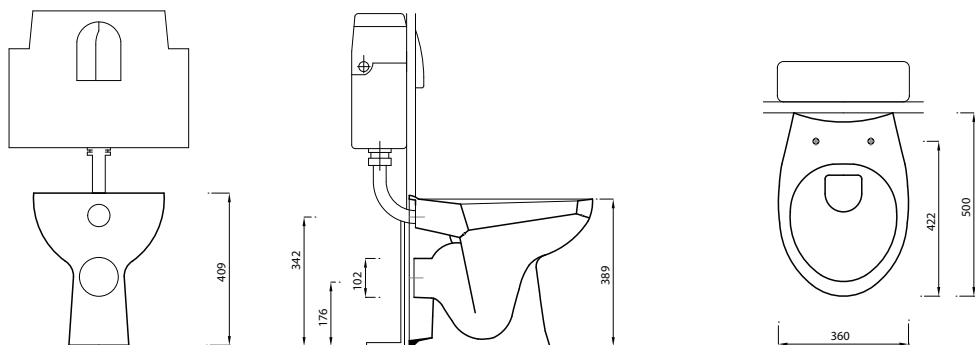

Shown: Back to wall WC and furniture.  
LGWHBWPN - STWHSC2ALUX

CI/SFB  
(74)

**Overview:**

With sweeping lines and gentle curves, this back to wall WC creates a simplistic contemporary bathroom suite with outstanding elegance.

**Key product features:**

- Horizontal outlet
- CE Compliant
- Modern design
- Water saving option
- Short projection

Product:	Pan	Soft close seat
Code:	LGWHBWPN	STWHSC2ALUX
Weight in kg:	18.5	2.1
Colour:	White	
Material:	Vitreous china	Plastic
Standard:	EN997-CL1-6A+CL2	n/a
DOP:	WCBTW1	n/a
BiM download:	x	n/a
CAD download:	✓	n/a
Flushing volume:	6/4ltr standard	
Flushing mechanism:	Dual flush push button or lever options	
Inlet:	Subject to cistern choice	
WRAS:	Fittings are WRAS approved	
Options:	Standard seat - STWHASLUX	
PB concealed cistern:	BTWCOMPACT2 / BTWPBCI	
Lever concealed cistern:	BTWLEVICI / BTWPHACI	

**Special notes**

Pan fixes to floor using side fixing bracket supplied with pan.  
For alternative seats, please check specification to ensure fit

All dimensions are approximate and subject to normal ceramic variation.  
Although every effort is made not to change the above product specification, Lecico reserve the right to do so without prior notification if necessary.