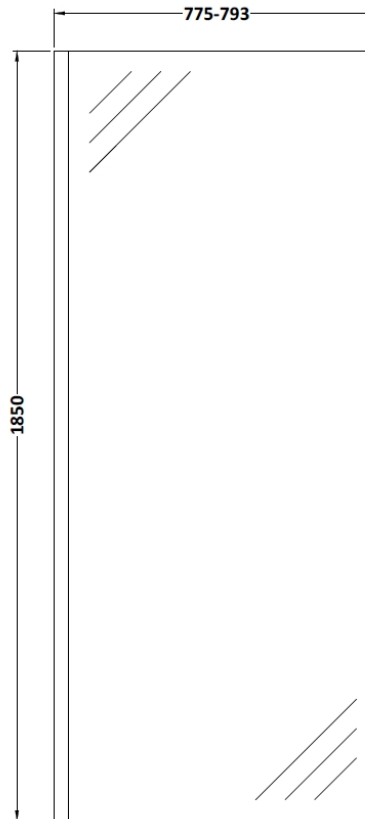

Sales Code: WRSC080

Description: Wetroom Screen 800 X 1850 X 8mm

Product Dimensions

Height (mm):	1850
Width (mm):	800
Depth (mm):	14
Nett Weight (kg):	34

Packaging Dimensions

Height (mm):	65
Width (mm):	850
Length (mm):	1920
Gross Weight (kg):	34

Packaging Data

Box Colour:	Brown Cardboard Box - Printed
Box Qty:	1
Label Size:	100 x 50
Label Colour:	Not Applicable
Label Qty:	0

Outer Box Dimensions (If Applicable)

Height (mm):	
Width (mm):	
Depth (mm):	
Length (mm):	
Gross Weight (kg):	
Barcode:	5055275819029

Product Details

Country of Origin:	China
Fitting Instruction:	No
CE & UKCA:	Yes
Profile Material:	Aluminium
Profile Finish:	Polished Chrome
Adjustments (mm):	775mm - 793mm
Entry Width (mm):	N/A
Swing In Dim (mm):	N/A
Swing Out Dim (mm):	N/A
Radius (mm):	Not Applicable
Glass Thickness (mm):	8
Easy Fit:	No
Easy Clean:	No
Handle Style:	Not Applicable
Handle Material:	Not Applicable
Enclosure Design:	Frameless
Wheel Type:	Not Applicable
Support Bar Included:	Support Bar Included
Extras:	None