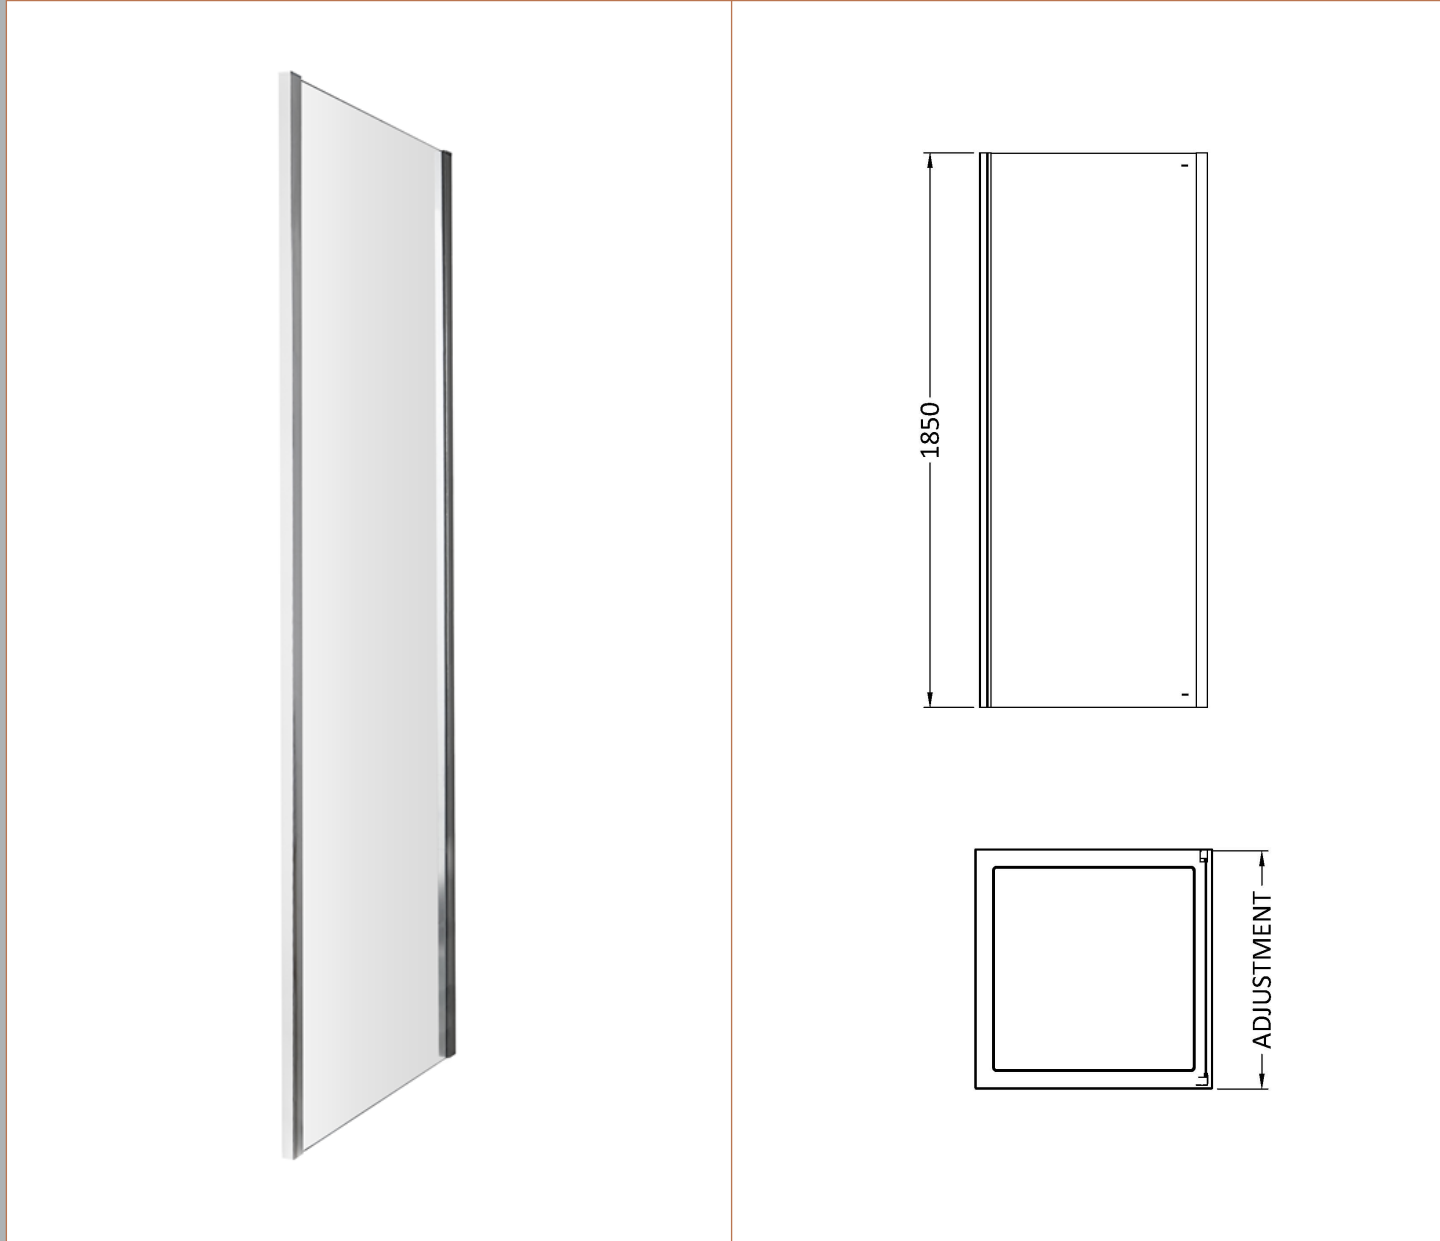

Sales Code: ERSPT0

Description: Ella 700mm Side Panel (1850mm)

Product Dimensions

| | |
|-------------------|------|
| Height (mm): | 1850 |
| Width (mm): | 690 |
| Depth (mm): | 25 |
| Nett Weight (kg): | 17.4 |

Packaging Dimensions

| | |
|--------------------|------|
| Height (mm): | 1910 |
| Width (mm): | 700 |
| Length (mm): | 60 |
| Gross Weight (kg): | 17.4 |

Packaging Data

| | |
|---------------|-------------------------------|
| Box Colour: | Brown Cardboard Box - Printed |
| Box Qty: | 1 |
| Label Size: | 140 x 40 |
| Label Colour: | Not Applicable |
| Label Qty: | 0 |

Outer Box Dimensions (If Applicable)

| | |
|--------------------|---------------|
| Height (mm): | |
| Width (mm): | |
| Depth (mm): | |
| Length (mm): | |
| Gross Weight (kg): | |
| Barcode: | 5055369078769 |

Product Details

| | |
|-----------------------|--------------------------|
| Country of Origin: | China |
| Fitting Instruction: | No |
| CE & UKCA: | Yes |
| Profile Material: | Aluminium |
| Profile Finish: | Satin Chrome |
| Adjustments (mm): | 660mm-685mm |
| Entry Width (mm): | N/A |
| Swing In Dim (mm): | N/A |
| Swing Out Dim (mm): | N/A |
| Radius (mm): | Not Applicable |
| Glass Thickness (mm): | 5 |
| Easy Fit: | No |
| Easy Clean: | No |
| Handle Style: | Not Applicable |
| Handle Material: | Not Applicable |
| Enclosure Design: | Semi-Frameless |
| Wheel Type: | Not Applicable |
| Support Bar Included: | Support Bar Not Included |
| Extras: | None |