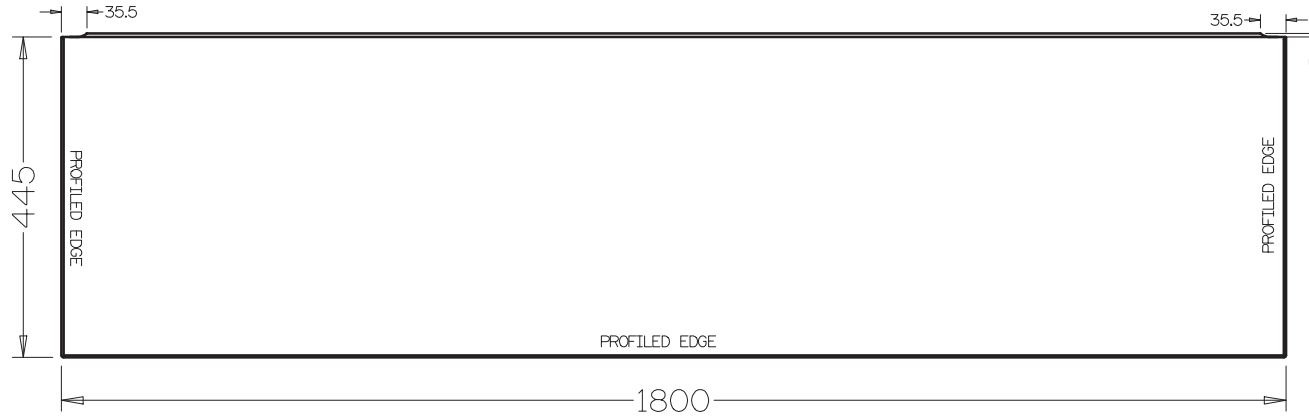

Trojan Plastics Ltd

DO NOT SCALE

CUSTOMER APPROVED
YES

PART NO

BOARD
15MM WHITE

FOIL
WHITE GLOSS

VINYL WRAPPED MDF BATH PANEL FRONT

ALL DIMENSIONS IN MM	ALL DIMENSIONS SHOWN ARE FINISHED SIZES INCLUDING FOIL GENERAL LIMIT ± 0.5mm UNLESS OTHERWISE STATED	ISS	MODIFICATIONS	DATE	REVISION & AMMENDMENTS
DRAWN BY J.THOMAS	PART DESCRIPTION				
CUSTOMER	1800 X 445 BATH PANEL SLAB DESIGN				
THIS DRAWING IS COPYRIGHT AND MUST NOT BE REPRODUCED WITHOUT THE CONSENT OF Trojan Plastics Ltd					