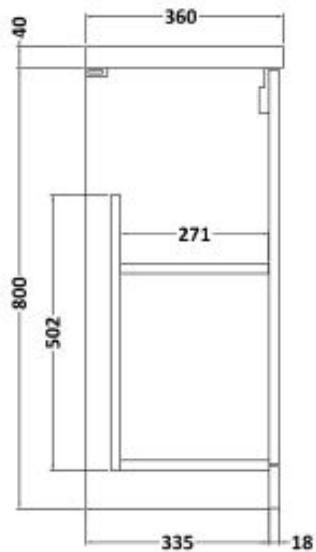

NEW Fresssh Alba colours

Vanity units and basin must be ordered separately