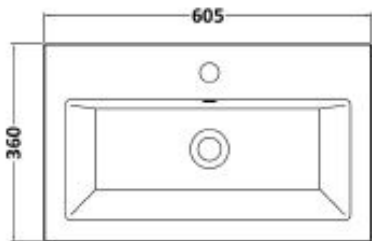

NEW Fresssh Alba colours

Vanity units and basin must be ordered separately