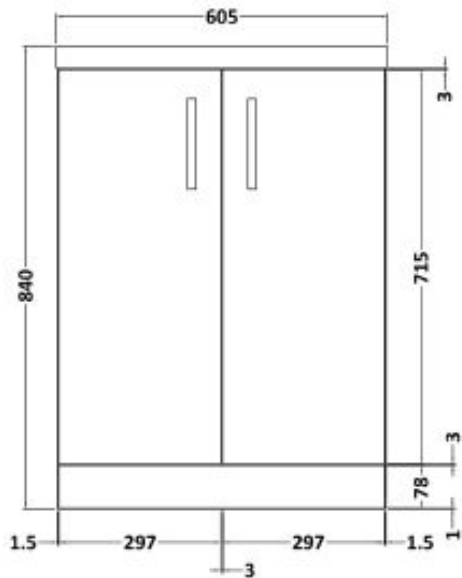

NEW Fresssh Alba colours

Vanity units and basin must be ordered separately